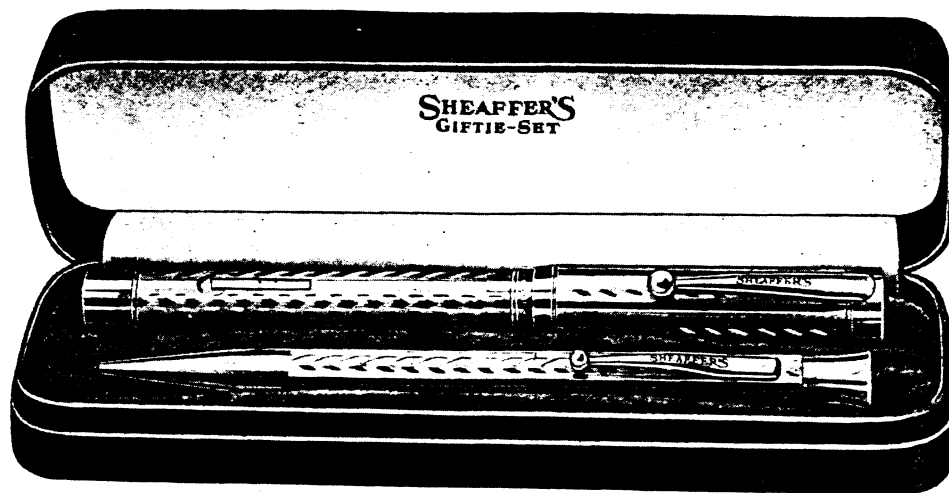

Sheaffer's Giftie Sets

Regular length—pen five inches, pencil five inches

Set No.	Pcl. No.	Pcl. Price	Pen No.	Pen Price	Set Price
C5	CD	Yellow Gold Filled . . . . . $ 4.00	36DC	Yellow Gold Filled . . . . . $ 9.50	$13.50
G5	GD	Green Gold Filled 5.00	38DC	Green Gold Filled 11.00	16.00
*D5	DD	Solid Green Gold 18.00	366DC	Solid Green Gold 35.00	50.00